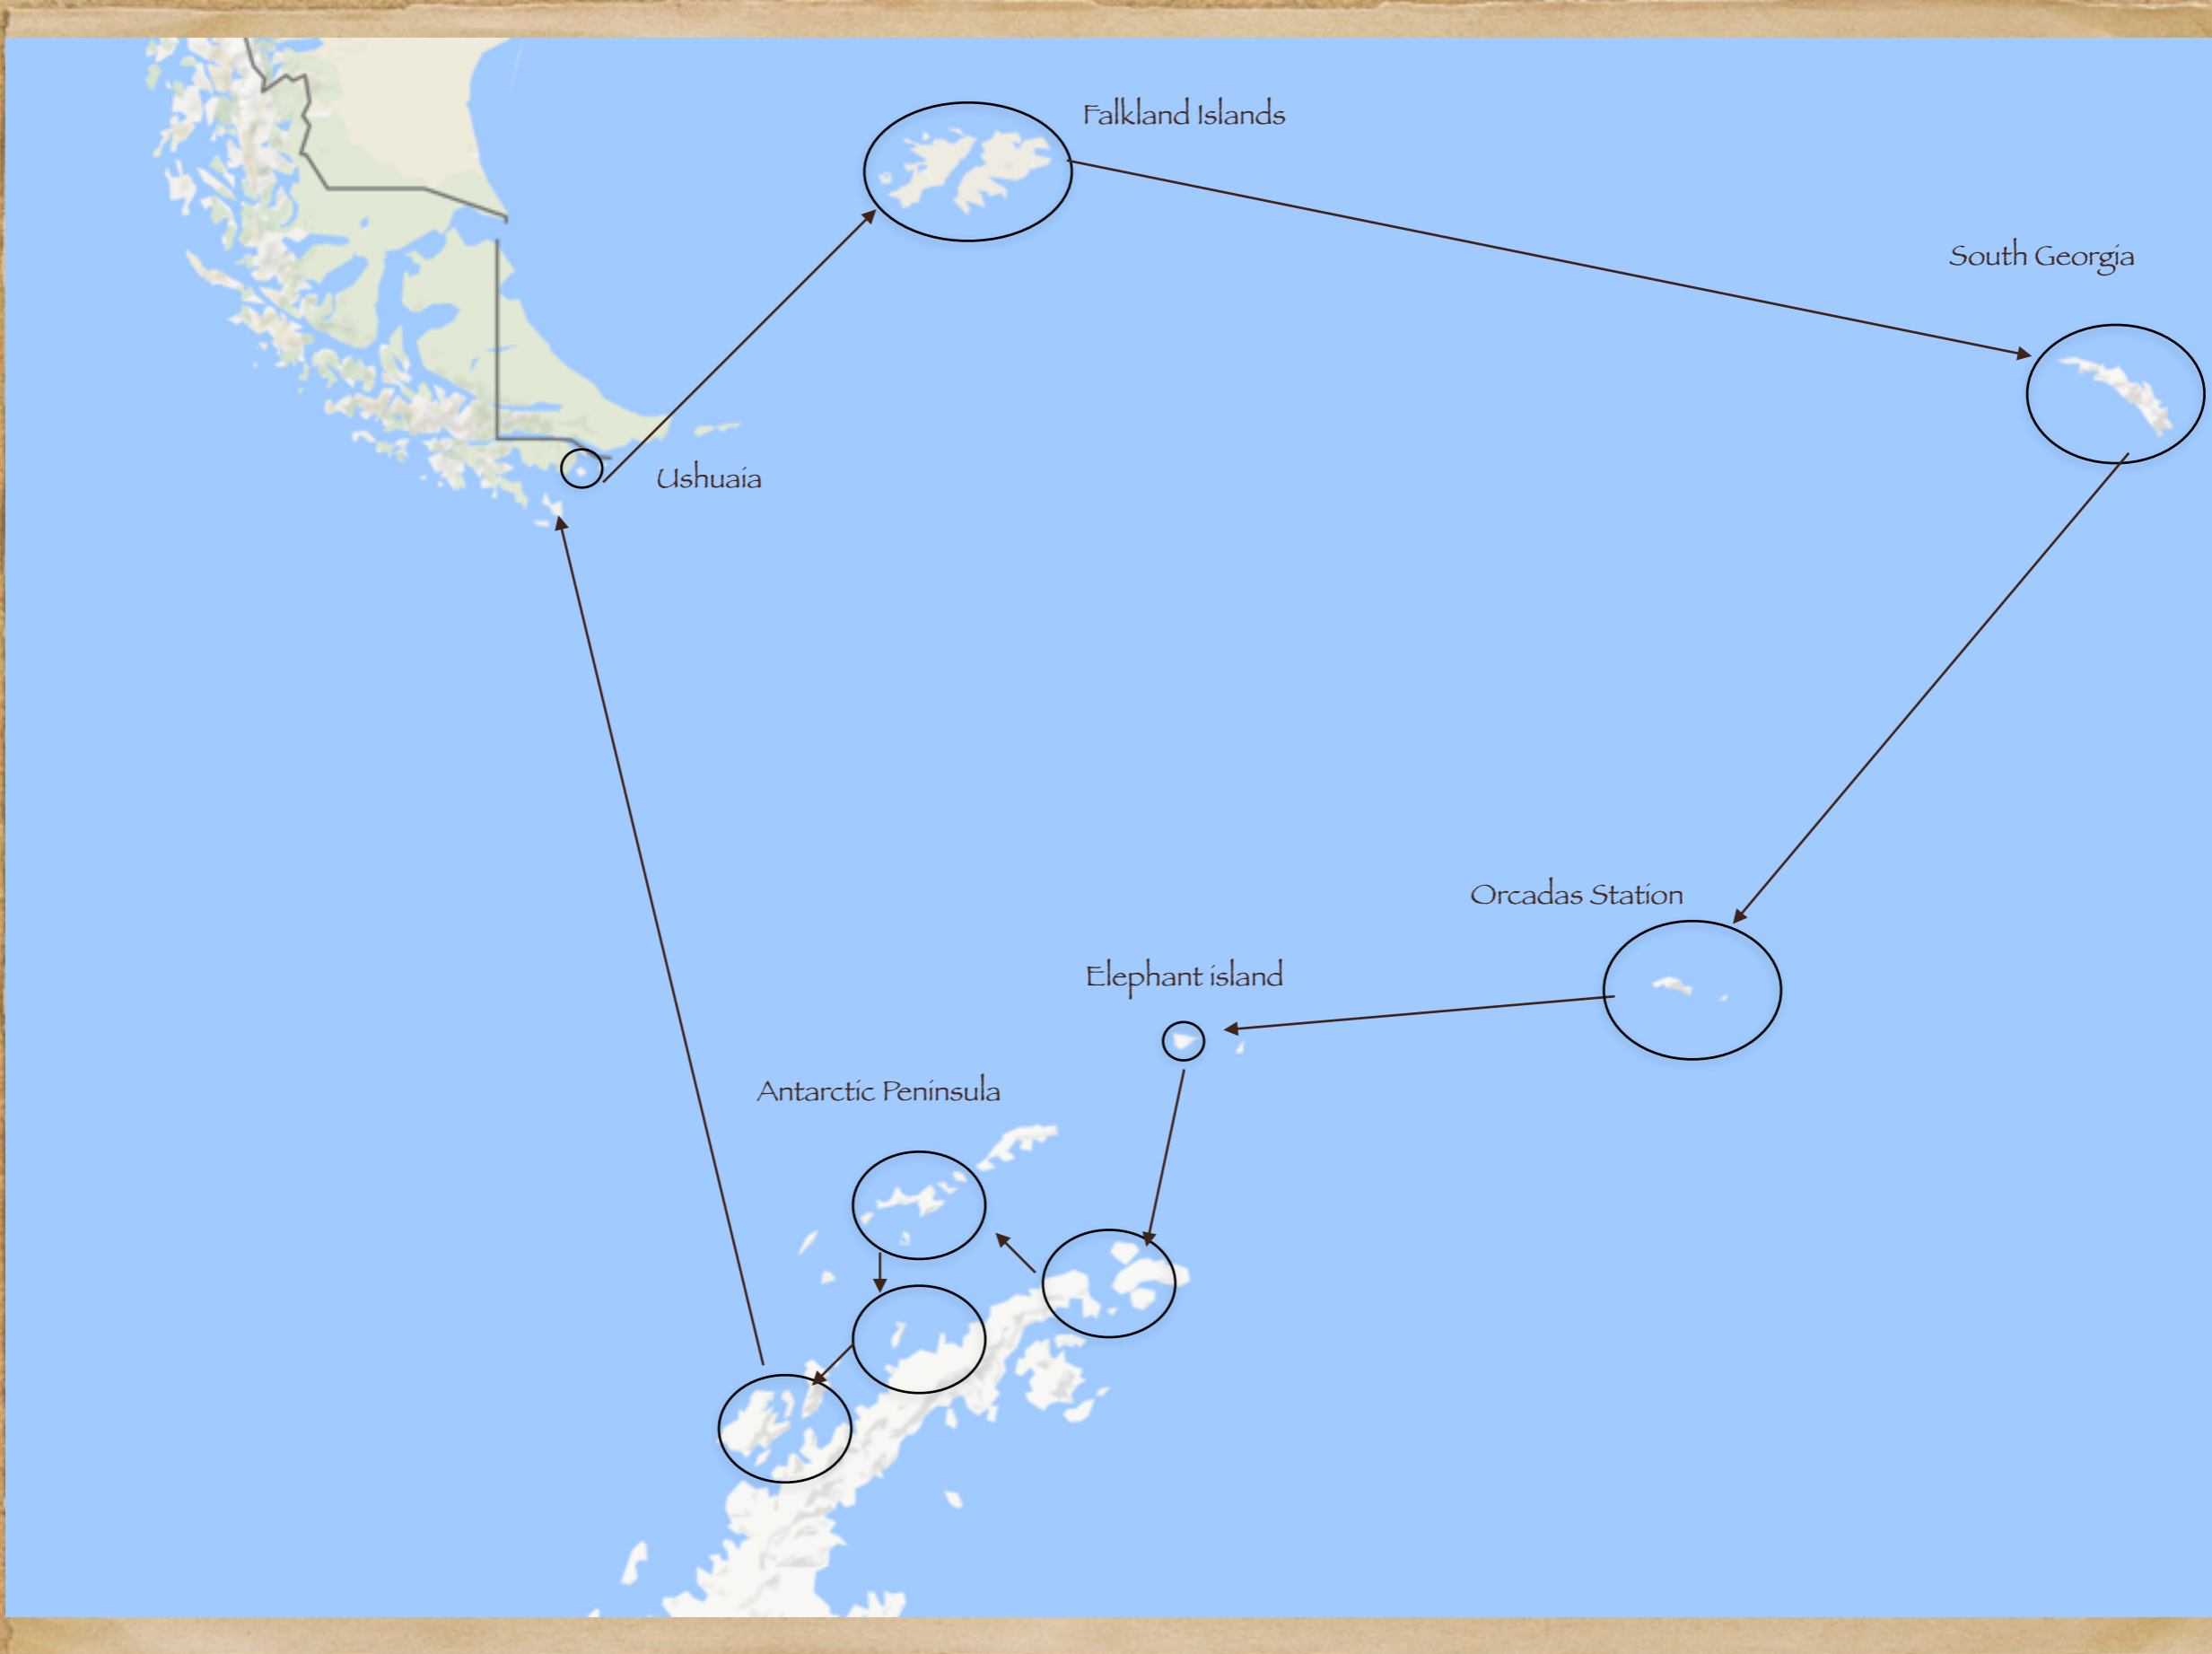

Antarctica Nov, 2016

MS Fram

Falkland Islands

South Georgia

Ushuaia

Orcadas Station

Elephant Island

Antarctic Peninsula

Carcass Island

West Point Island

**Falkland
Islands (Islas
Malvinas)**

Stanley

Fortuna Bay

Stromness

Hercules Bay

Stromness

**South
Georgia and
the South
Sandwich
Islands**

Grytviken

St Andrews

Drygalski Fjord

Coronation
Island

Orcadas Station

Laurie Island

Elephant
Island

Point Wild

Cape Lookout

Machu Picchu Base

Base Presidente Eduardo Frei Montalva

Half Moon

Whaler's Bay

General Bernardo O'Higgins Base

Fortín Sgto Cabral