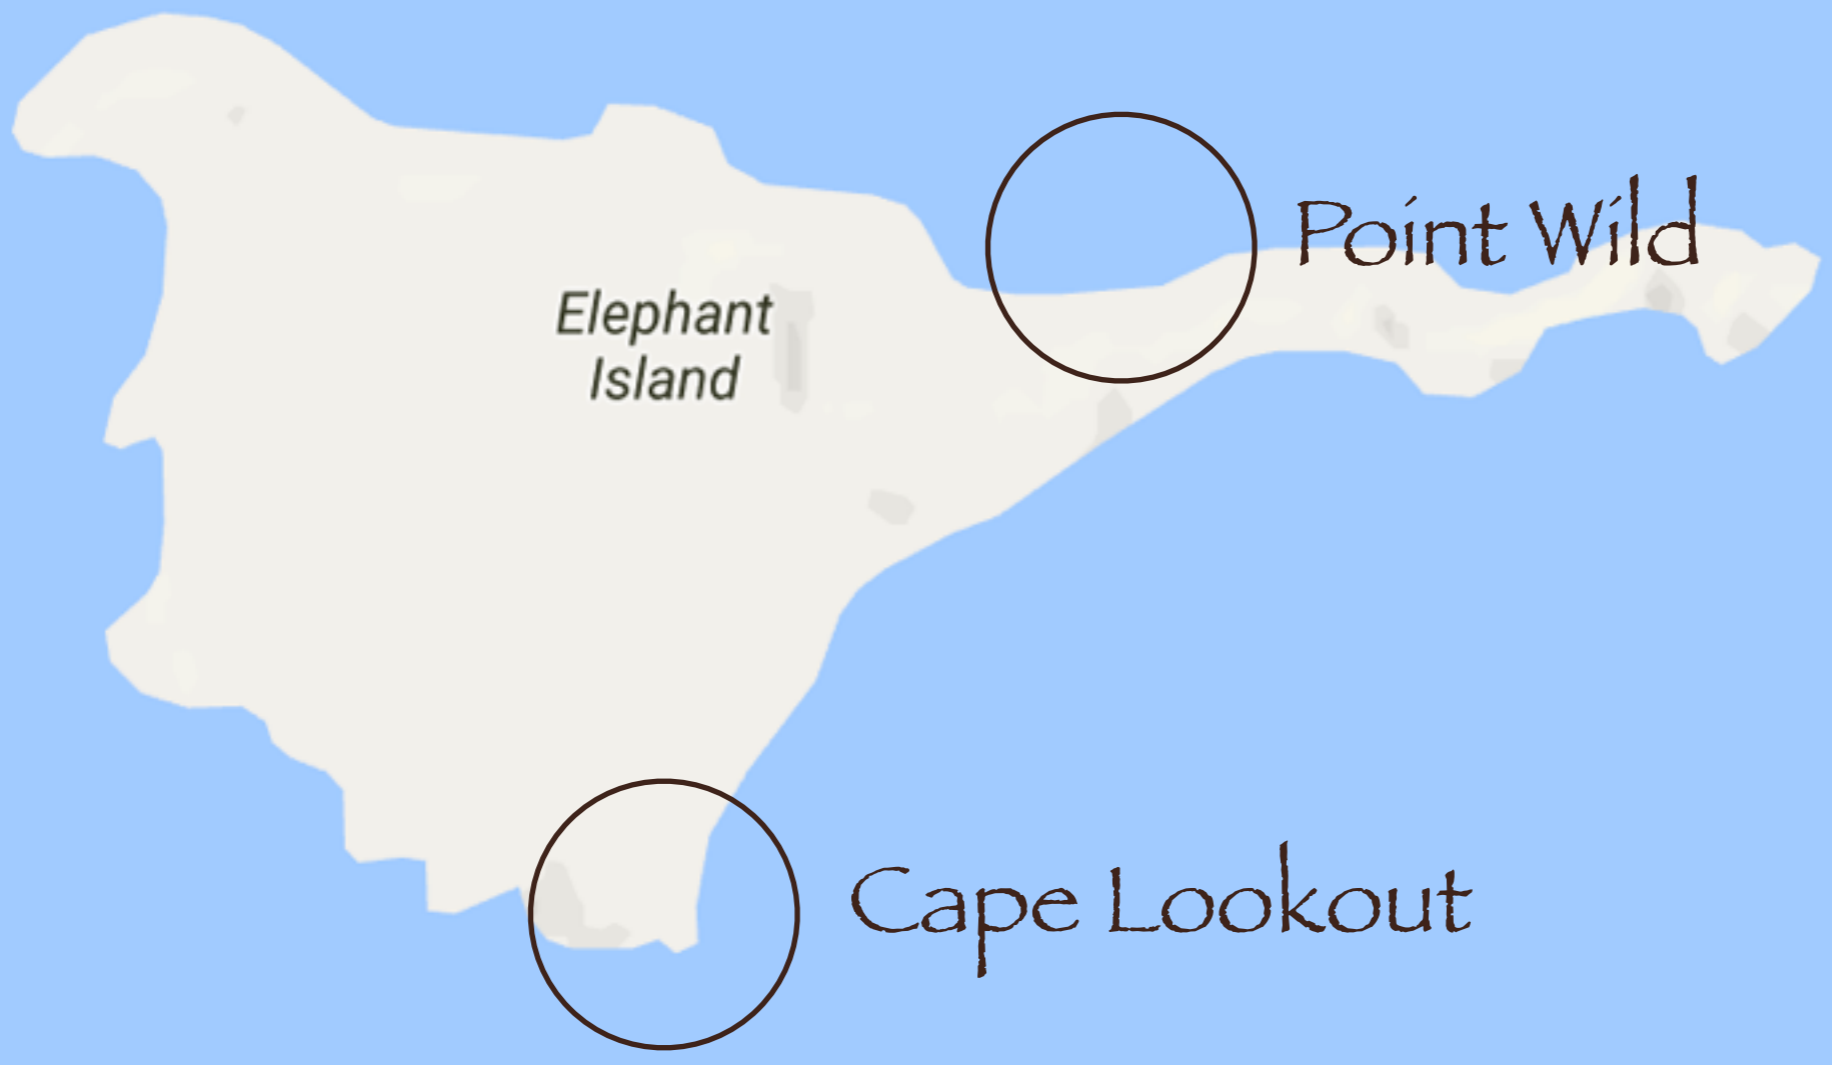

**South
Georgia and
the South
Sandwich
Islands**

Grytviken

St Andrews

Drygalski Fjord

Coronation
Island

Orcadas Station

Laurie Island

Elephant
Island

Point Wild

Cape Lookout

Machu Picchu Base

Base Presidente Eduardo Frei Montalva

Half Moon

Whaler's Bay

General Bernardo O'Higgins Base

Fortín Sgto Cabral

Brown Bluff

Paulet Island

Base Marambio

James Ross

Cuverville Island

Neko Harbor

Base Yelcho

Fortín Sgto
Cabral

Brown Bluff

Telefon Bay

*Deception
Island*

Whalers Bay

Neko Harbour

Cuverville Island

Lemaire

Neko Harbor