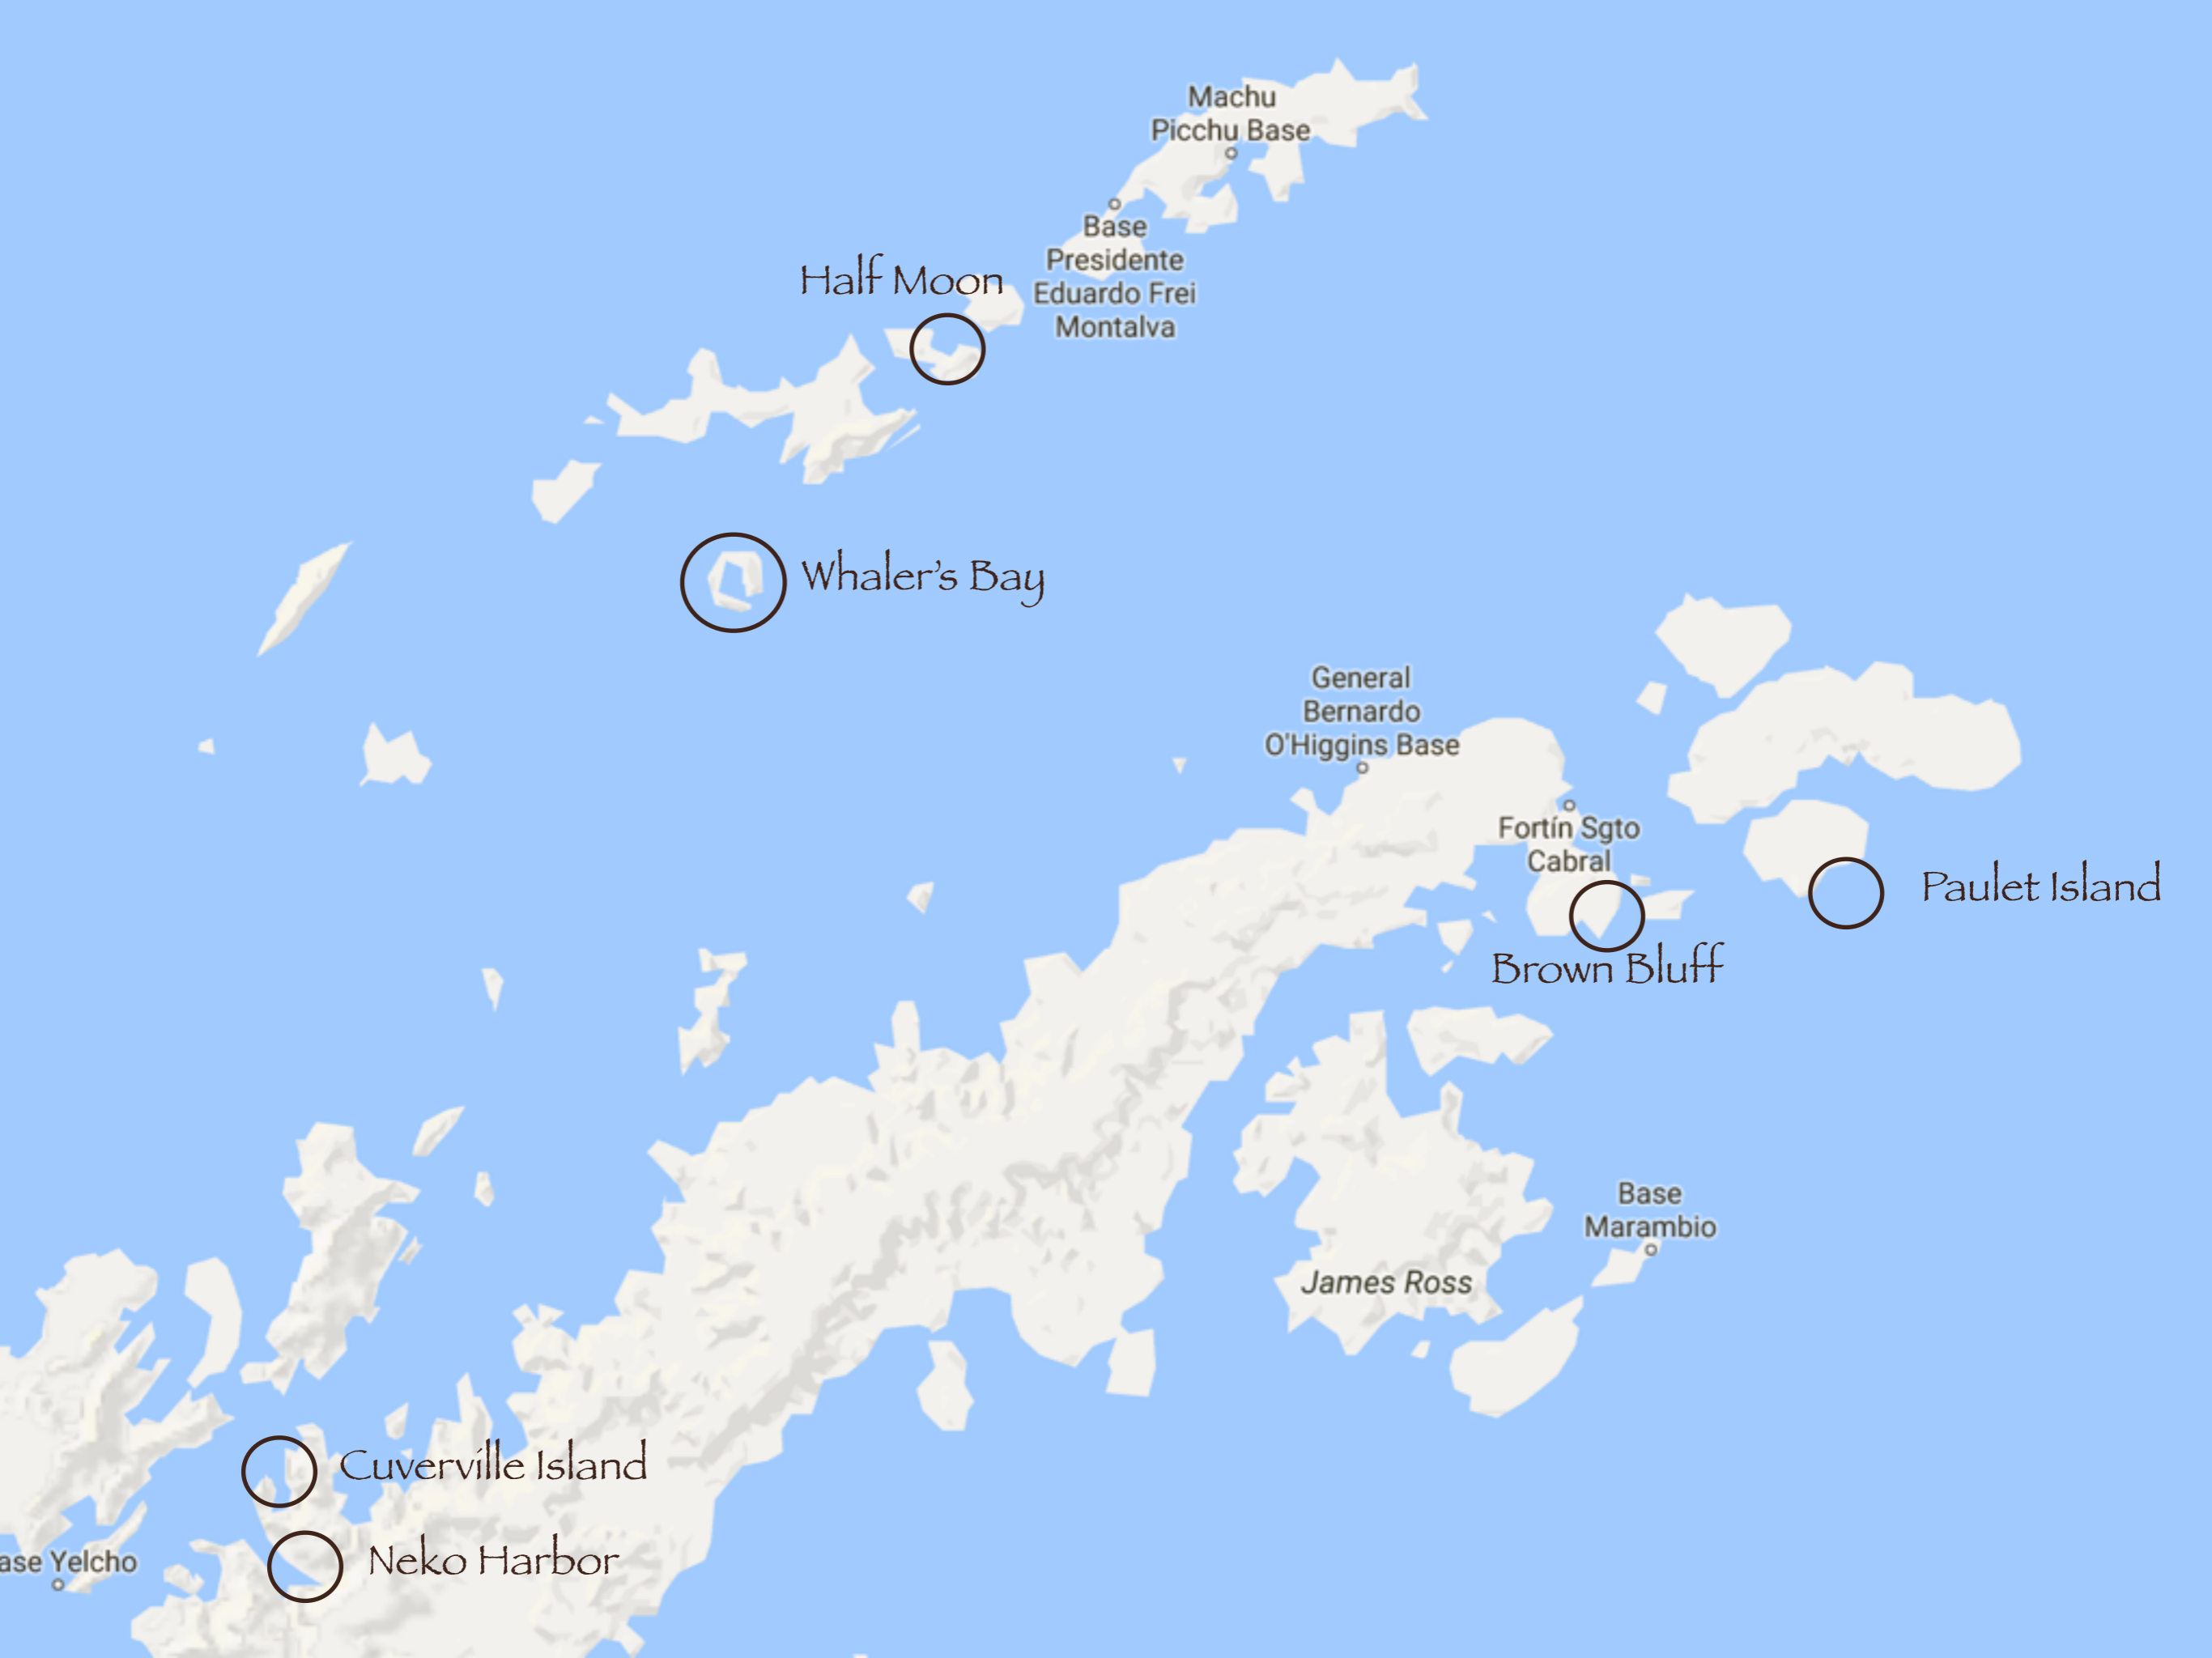

**South
Georgia and
the South
Sandwich
Islands**

Grytviken

St Andrews

Drygalski Fjord

Coronation
Island

Orcadas Station

Laurie Island

Elephant
Island

Point Wild

Cape Lookout

Machu Picchu Base

Base Presidente Eduardo Frei Montalva

Half Moon

Whaler's Bay

General Bernardo O'Higgins Base

Fortín Sgto Cabral

Brown Bluff

Paulet Island

Base Marambio

James Ross

Cuverville Island

Neko Harbor

Base Yelcho

Fortín Sgto
Cabral

Brown Bluff

Telefon Bay

*Deception
Island*

Whalers Bay

Neko Harbour

Cuverville Island

Lemaire

Neko Harbor